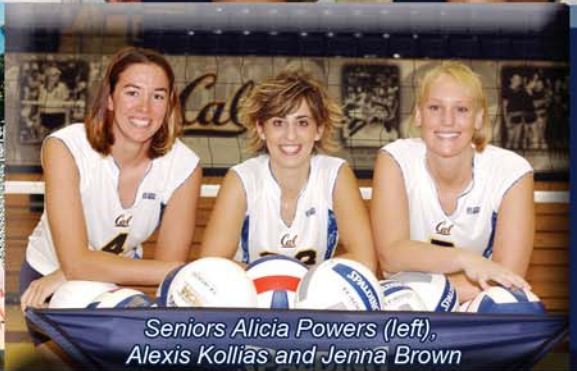

CALIFORNIA

GOLDEN BEARS

ANGIE PRESSEY
2004 All-Pac-10
Pac-10 All-Freshman

SAMANTHA CARTER
2004 HM All-Pac-10

JENNA BROWN
Senior Outside Hitter

ALICIA POWERS
2004 HM All-Pac-10

JILLIAN DAVIS
Junior Libero

Cal

2005
Volleyball Media Guide

UNIVERSITY OF CALIFORNIA GOLDEN BEARS

Seniors Alicia Powers (left), Alexis Kollias and Jenna Brown

2005 CALIFORNIA VOLLEYBALL (from left to right): BACK ROW - Sydney Blancarte, Alicia Powers, Ellen Orchard, Kat Reilly, Natalie Smart, Am'ra Solomon, Morgan Beck, Jenna Brown. FRONT ROW - Catherine Go, Bryte Nielson, Angie Pressey, Samantha Carter, Jillian Davis, Alexis Kollias, Vivian Cheung.